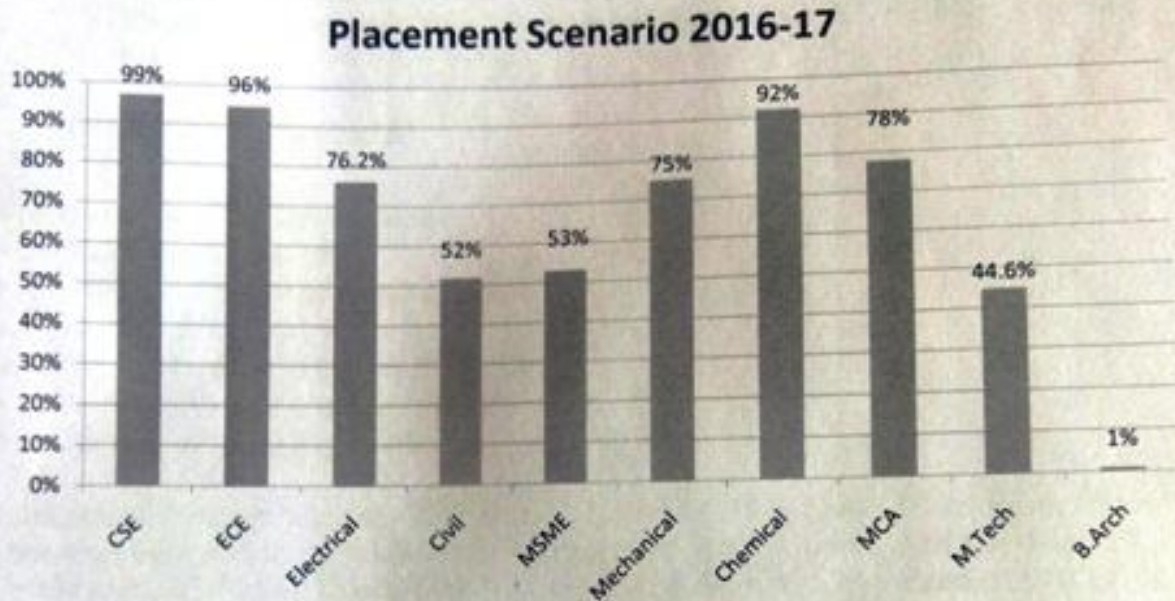

Placement Scenario 2016-2017

- Total number of registered students = 893
- Total number of Placements = 719 (Process still going on till 15th July 2017)
- Branch wise percentage placements:

Comparison Analysis (Last Four Years 2012-2016)